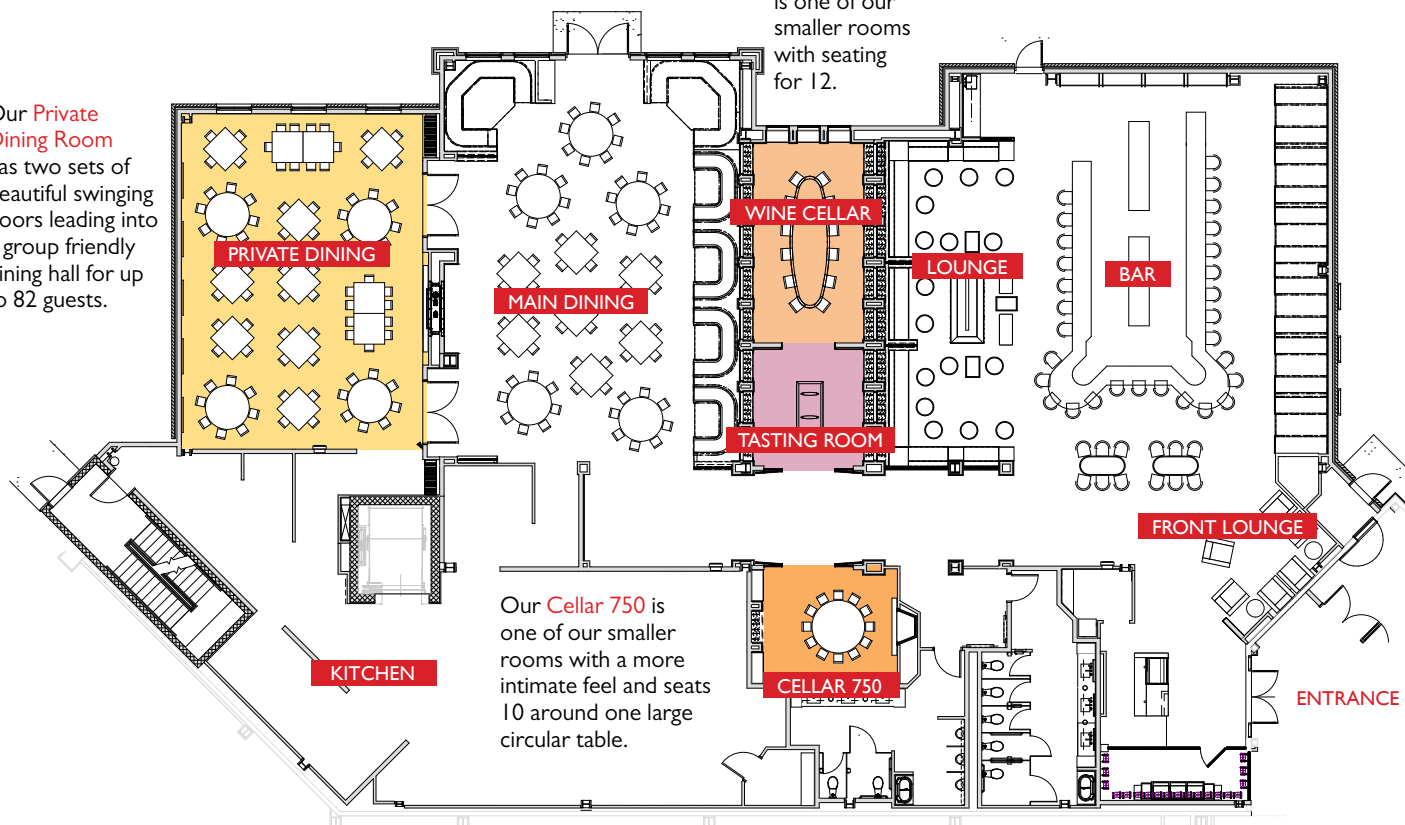

Choose from four distinctive group dining environments

Our **Private Dining Room** has two sets of beautiful swinging doors leading into a group friendly dining hall for up to 82 guests.

Wine Cellar is one of our smaller rooms with seating for 12.

Our **Cellar 750** is one of our smaller rooms with a more intimate feel and seats 10 around one large circular table.

Contact Us

For personal event planning assistance, contact GreatEventsPA@DoubleCutGrill.com, call 570.580.6059, or visit KalahariMeetings.com/DoubleCut